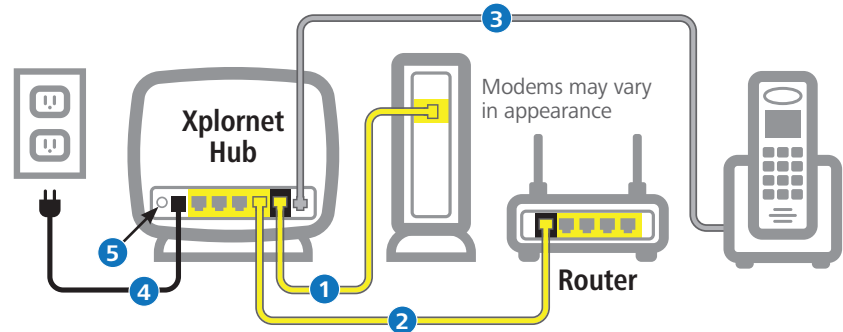

Easy Setup Guide

Connect Directly to a Wireless Router

Before you start:

Disconnect your wireless router from the Xplornet Modem.

1. 1 Plug one end of the yellow cable into the **LAN** port on the modem and the other to the **WAN** port on the Xplornet Hub.
2. 2 Using the other yellow cable, connect one end to the Xplornet Hub in any of the four **LAN** ports and the other end to the **WAN** port on your **Wireless Router**.
3. 3 Connect your telephone by attaching one end of the grey RJ-11 cable to the Xplornet Hub's **Phone** port and the other end to your **telephone base unit**.
4. 4 Connect the small black power adaptor cord into the **Power** port on the Xplornet Hub and then plug the other end of the cord into a 120 volt household outlet.
5. 5 Power on your Xplornet Hub by pressing the **On/Off** button on the back of the unit.

Activate your service:

Log on to the Xplornet Customer Activity Centre at www.xplornet.com/cac.

For more help with your Xplornet Home Phone service, visit www.xplornet.com/support.

XPLORNET