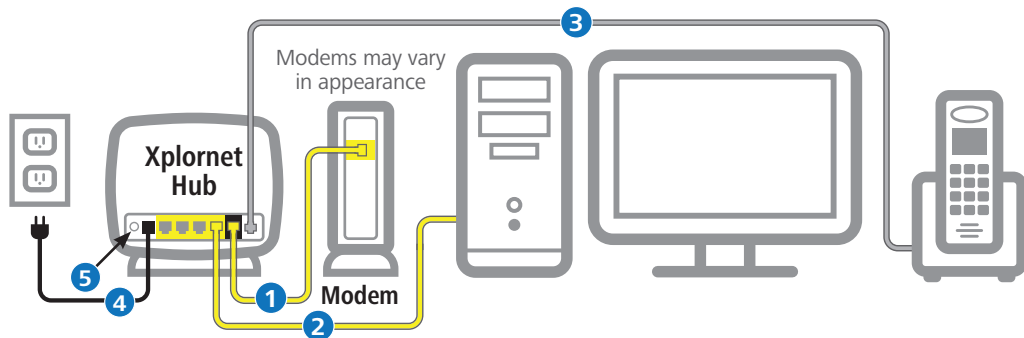

Easy Setup Guide

Connect Directly to a Computer

Before you start:

Disconnect your computer from the Xplornet Modem.

- 1** Plug one end of the yellow cable into the **LAN** port on the modem and the other to the **WAN** port on the Xplornet Hub.
- 2** Using the other yellow cable, connect one end to the Xplornet Hub in any of the four **LAN** ports and the other end to your **Computer**.
- 3** Connect your telephone by attaching one end of the grey RJ-11 cable to the Xplornet Hub's **Phone** port and the other end to your **telephone base unit**.
- 4** Connect the small black power adaptor cord into the **Power** port on the Xplornet Hub and then plug the other end of the cord into a 120 volt household outlet.
- 5** Power on your Xplornet Hub by pressing the **On/Off** button on the back of the unit.

Activate your service:

Log on to the Xplornet Customer Activity Centre at www.xplornet.com/cac.

For more help with your Xplornet Home Phone service, visit www.xplornet.com/support.

Easy Setup Guide

Connect Directly to a Wireless Router

Before you start:

Disconnect your wireless router from the Xplornet Modem.

- 1 Plug one end of the yellow cable into the **LAN** port on the modem and the other to the **WAN** port on the Xplornet Hub.
- 2 Using the other yellow cable, connect one end to the Xplornet Hub in any of the four **LAN** ports and the other end to the **WAN** port on your **Wireless Router**.
- 3 Connect your telephone by attaching one end of the grey RJ-11 cable to the Xplornet Hub's **Phone** port and the other end to your **telephone base unit**.
- 4 Connect the small black power adaptor cord into the **Power** port on the Xplornet Hub and then plug the other end of the cord into a 120 volt household outlet.
- 5 Power on your Xplornet Hub by pressing the **On/Off** button on the back of the unit.